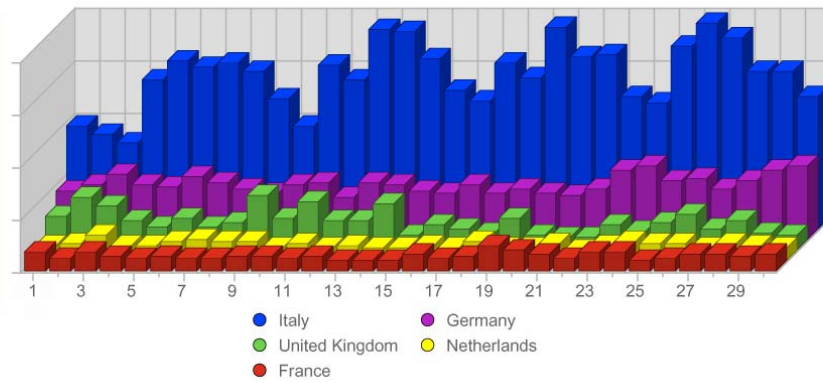

### Geographic Info > European Country

#### Report Description

Report Description: European Countries that Visitors came from

#### Breakdown

#		Country	Total Visits
1.		Italy	115,827
2.		Germany	15,682
3.		United Kingdom	12,886
4.		Netherlands	11,597
5.		France	11,555
6.		Spain	11,045
7.		Belgium	11,026
8.		Switzerland	1,955
9.		Sweden	1,745
10.		Poland	1,660
11.		Portugal	1,527
12.		Austria	1,485
13.		Hungary	1,461
14.		Finland	1,260
15.		Bulgaria	1,221
16.		Romania	1,218
17.		Czech Republic	1,151
18.		Slovenia	1,136
19.		Yugoslavia	1,134
20.		Greece	1,130
21.		Croatia	1,124
22.		Denmark	1,105