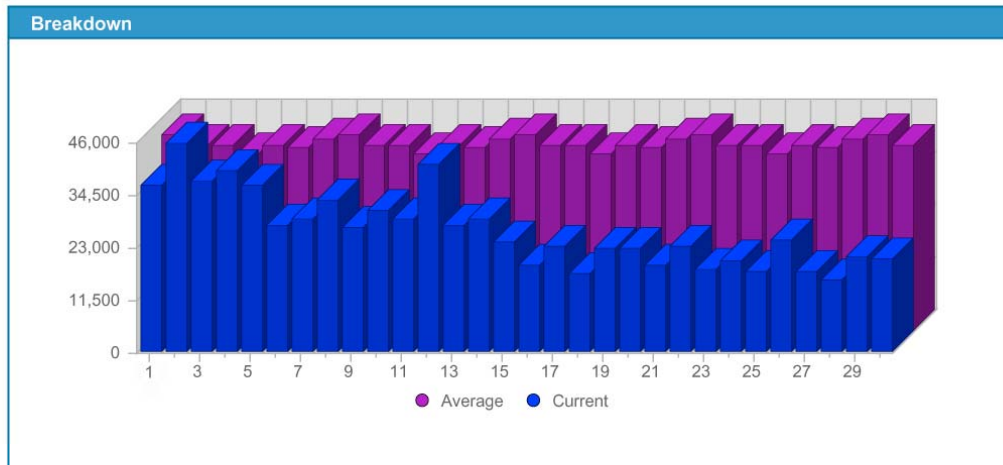

Traffic and Activity > Visits

Date	Total Visits	Average Visits Historically	Change	Percent of Total Visits
Wed Nov 1st, 2006	36,657	43,055.42	+36,657 ▲	4.58%
Thu Nov 2nd, 2006	45,941	40,878.96	+45,941 ▲	5.74%
Fri Nov 3rd, 2006	37,591	40,915.63	+37,591 ▲	4.70%
Sat Nov 4th, 2006	39,976	38,724.46	+39,976 ▲	4.99%
Sun Nov 5th, 2006	36,686	40,517.13	-6,955 ▼	4.58%
Mon Nov 6th, 2006	27,775	40,350.00	-16,498 ▼	3.47%
Tue Nov 7th, 2006	29,013	41,895.83	-8,863 ▼	3.62%
Wed Nov 8th, 2006	33,187	43,055.42	-3,470 ▼	4.15%
Thu Nov 9th, 2006	27,574	40,878.96	-18,367 ▼	3.45%
Fri Nov 10th, 2006	31,217	40,915.63	-6,374 ▼	3.90%
Sat Nov 11th, 2006	29,410	38,724.46	-10,566 ▼	3.67%
Sun Nov 12th, 2006	41,180	40,517.13	+4,494 ▲	5.14%
Mon Nov 13th, 2006	28,035	40,350.00	+260 ▲	3.50%
Tue Nov 14th, 2006	29,240	41,895.83	+227 ▲	3.65%
Wed Nov 15th, 2006	24,162	43,055.42	-9,025 ▼	3.02%
Thu Nov 16th, 2006	18,944	40,878.96	-8,630 ▼	2.37%
Fri Nov 17th, 2006	23,365	40,915.63	-7,852 ▼	2.92%
Sat Nov 18th, 2006	17,395	38,724.46	-12,015 ▼	2.17%
Sun Nov 19th, 2006	22,559	40,517.13	-18,621 ▼	2.82%
Mon Nov 20th, 2006	22,711	40,350.00	-5,324 ▼	2.84%
Tue Nov 21st, 2006	18,911	41,895.83	-10,329 ▼	2.36%
Wed Nov 22nd, 2006	23,225	43,055.42	-937 ▼	2.90%
Thu Nov 23rd, 2006	18,316	40,878.96	-628 ▼	2.29%
Fri Nov 24th, 2006	20,110	40,915.63	-3,255 ▼	2.51%
Sat Nov 25th, 2006	17,724	38,724.46	+329 ▲	2.21%
Sun Nov 26th, 2006	24,800	40,517.13	+2,241 ▲	3.10%
Mon Nov 27th, 2006	17,621	40,350.00	-5,090 ▼	2.20%
Tue Nov 28th, 2006	15,820	41,895.83	-3,091 ▼	1.98%
Wed Nov 29th, 2006	21,008	43,055.42	-2,217 ▼	2.62%
Thu Nov 30th, 2006	20,327	40,878.96	+2,011 ▲	2.54%
	800,480	1,039,364		